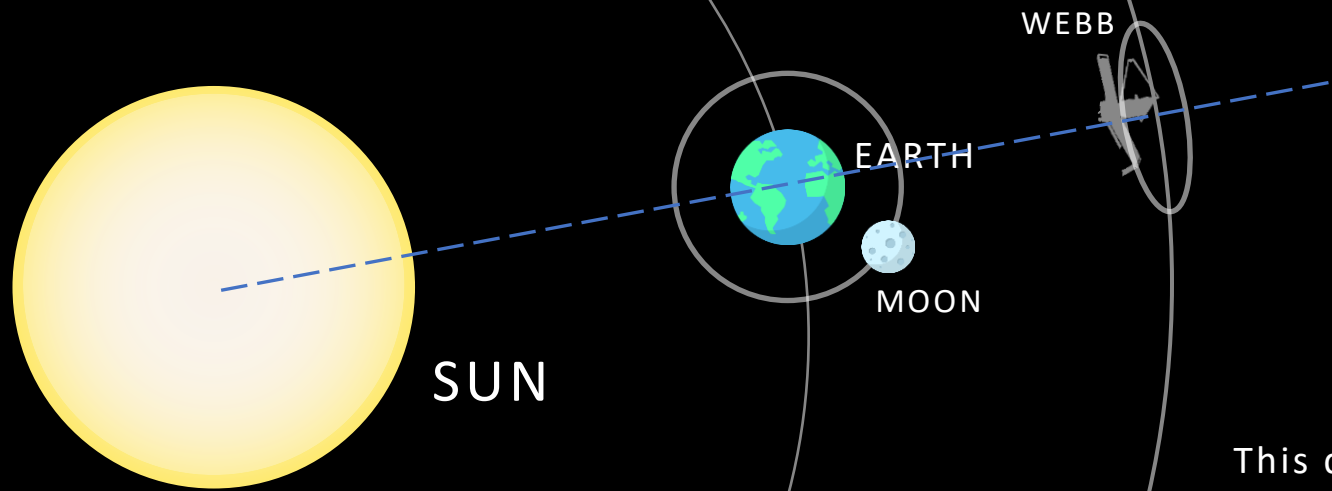

JAMES WEBB SPACE TELESCOPE

Image credit: NASA, Jet Propulsion  
Lab/Caltech and K.Gordon (STScI)

JAMES WEBB SPACE TELESCOPE

Hubble Space Telescope

It's **REALLY** far away  
1,500,000 km from Earth  
That's 4x further than the Moon!

This diagram is not to scale!

It's **REALLY** far away  
1,500,000 km from Earth  
That's 4x further than the Moon!

This diagram is not to scale!

It's **REALLY** far away  
1,500,000 km from Earth  
That's 4x further than the Moon!

This diagram is not to scale!