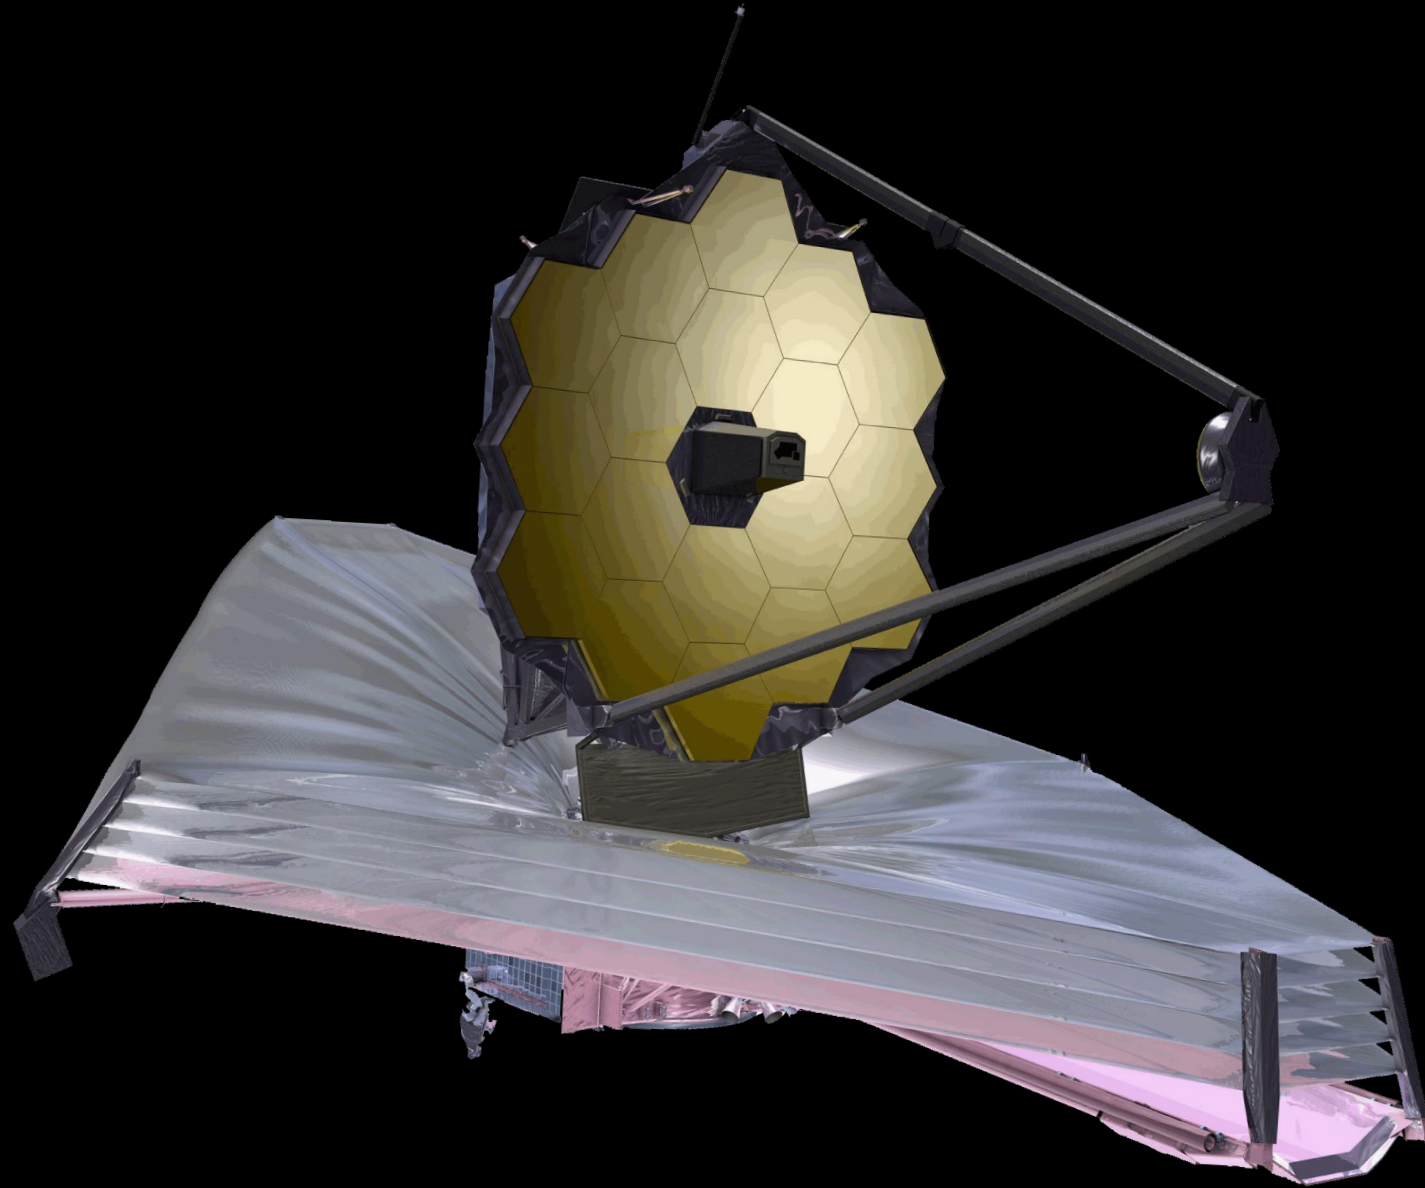

# JAMES WEBB SPACE TELESCOPE

# Comets

JAMES WEBB SPACE TELESCOPE

# JAMES WEBB SPACE TELESCOPE

Image credit: NASA/ESA

## Camera colours

this is the same picture!