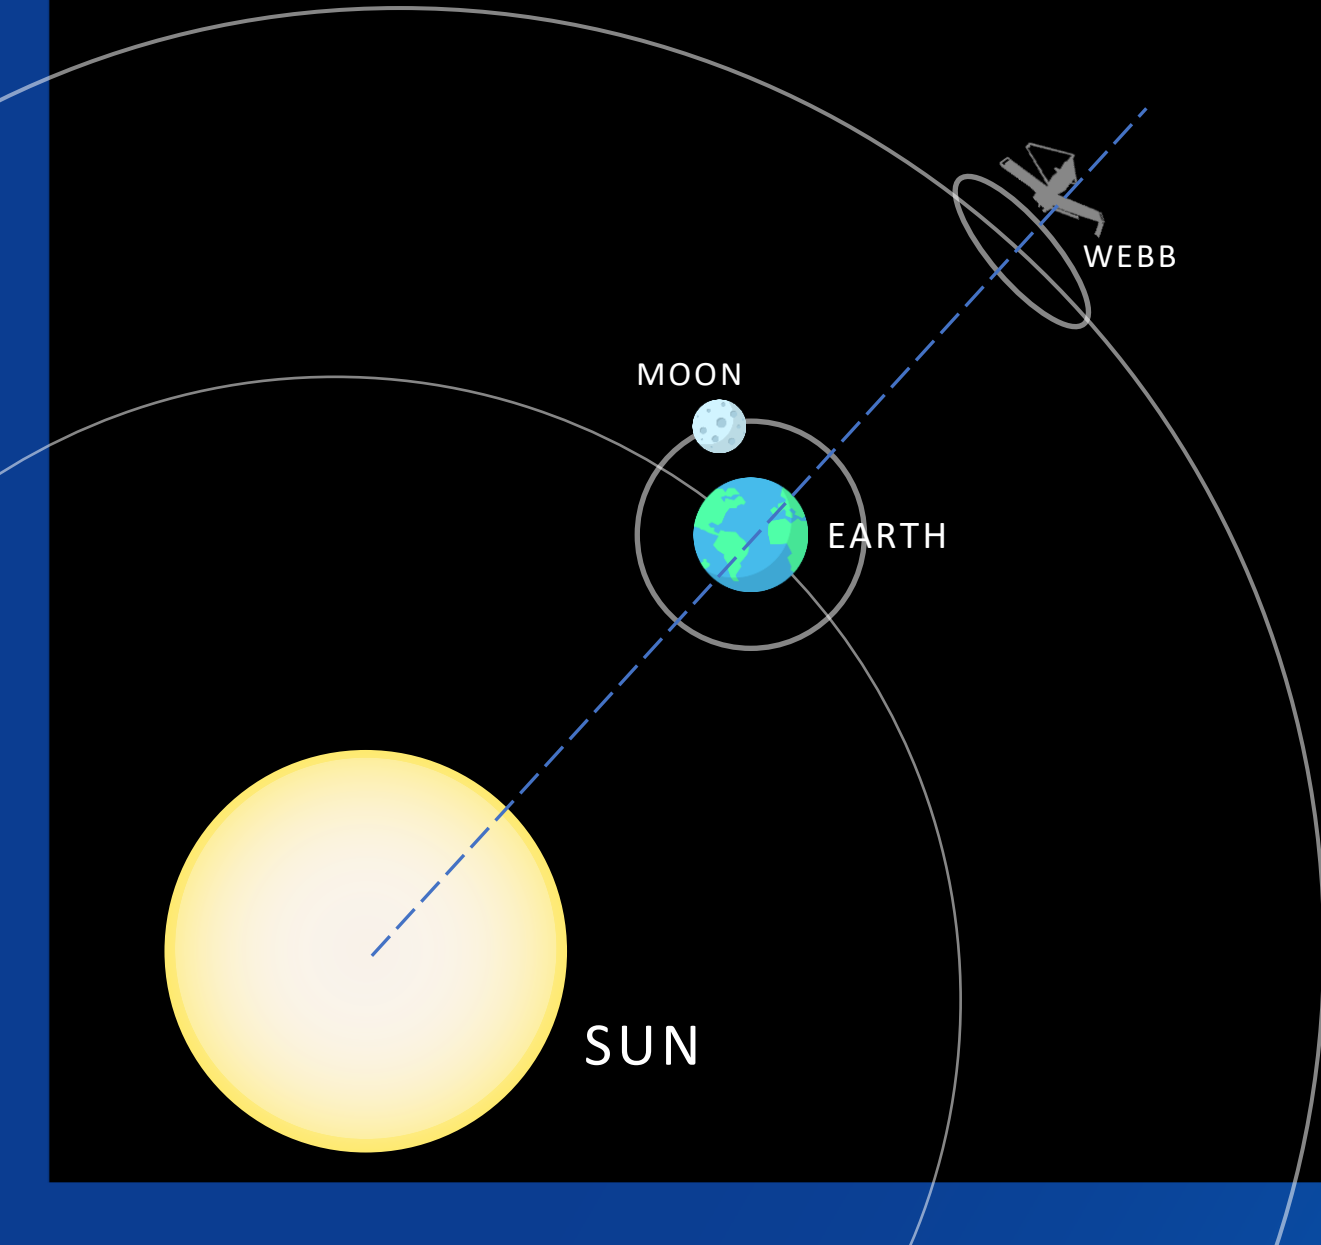

JAMES WEBB SPACE TELESCOPE

Image credit: NASA, Jet Propulsion  
Lab/Caltech and K.Gordon (STScI)

JAMES WEBB SPACE TELESCOPE

Hubble Space Telescope

It's **REALLY** far away  
1,500,000 km from Earth  
That's 4x further than the Moon!

This diagram is not to scale!

It's **REALLY** far away  
1,500,000 km from Earth  
That's 4x further than the Moon!

This diagram is not to scale!

It's **REALLY** far away  
1,500,000 km from Earth  
That's 4x further than the Moon!