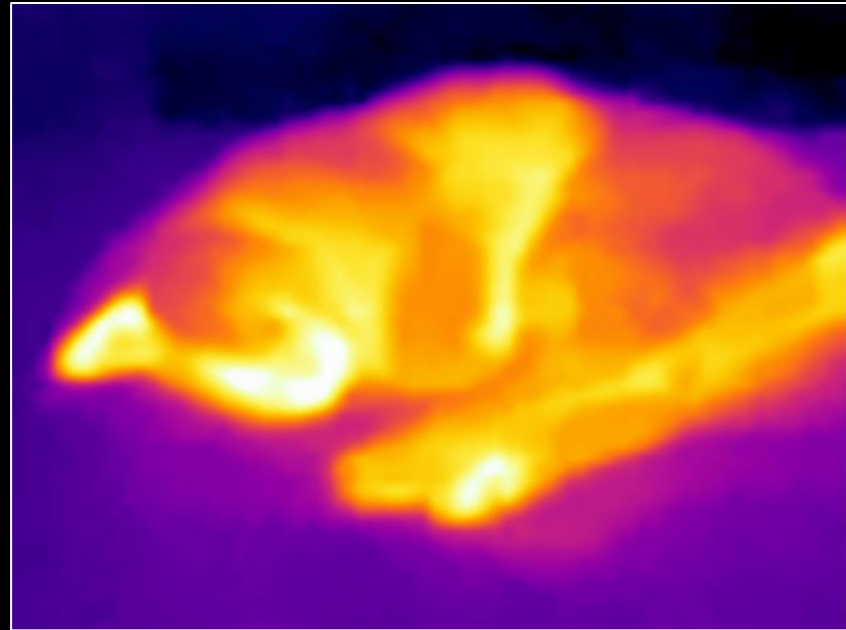

# JAMES WEBB SPACE TELESCOPE

Image credit: NASA/ESA

## Camera colours

this is the same picture!