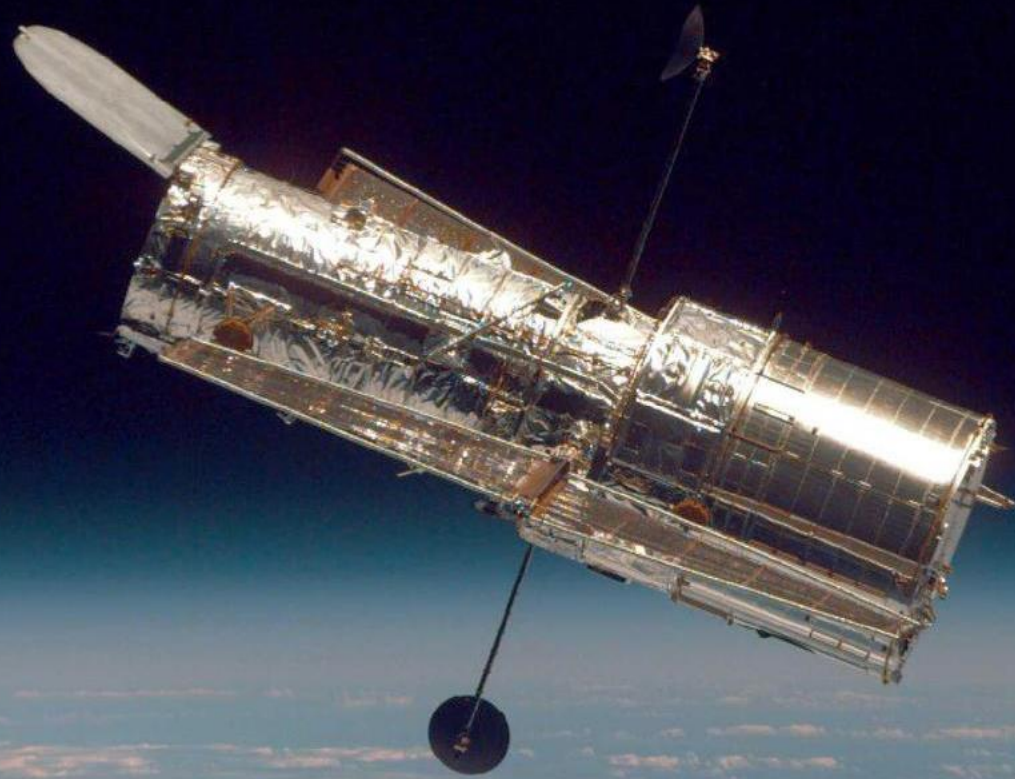

JAMES WEBB SPACE TELESCOPE

Image credit: NASA, Jet Propulsion  
Lab/Caltech and K.Gordon (STScI)

JAMES WEBB SPACE TELESCOPE

Hubble Space Telescope

It's **REALLY** far away  
1,500,000 km from Earth  
That's 4x further than the Moon!

This diagram is not to scale!

It's **REALLY** far away  
1,500,000 km from Earth  
That's 4x further than the Moon!

This diagram is not to scale!

It's **REALLY** far away  
1,500,000 km from Earth  
That's 4x further than the Moon!