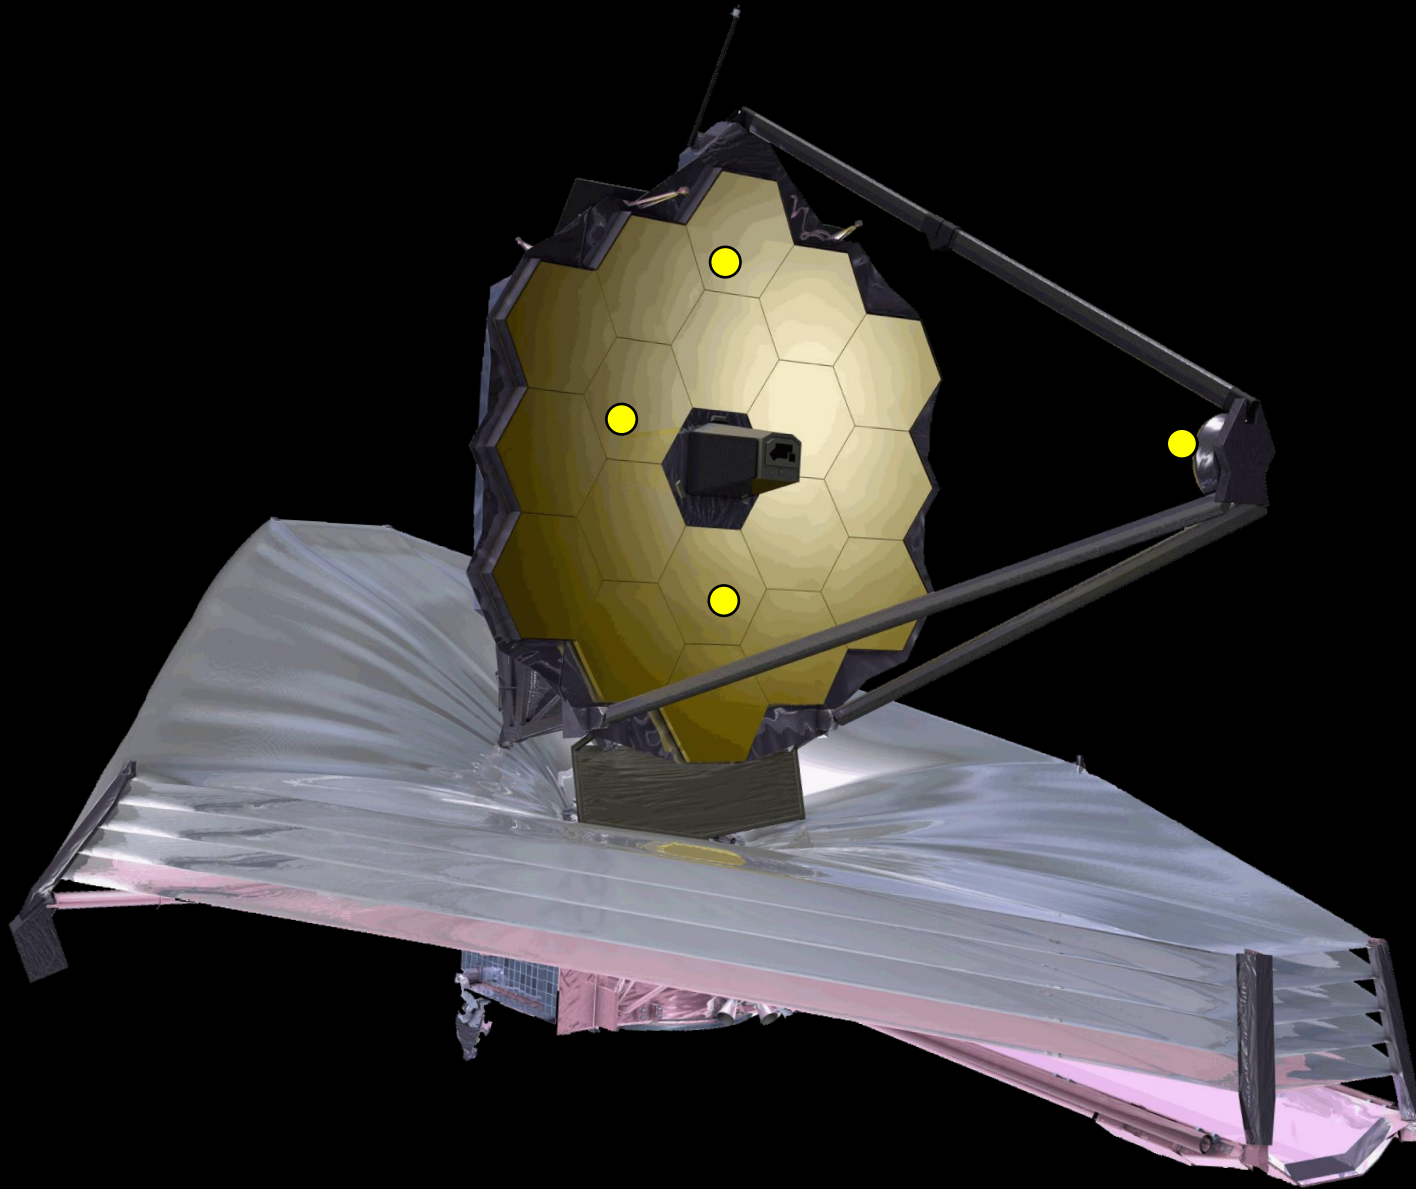

# Hubble Space Telescope

Image credit: NASA/ESA

# Seeing in Infrared

Louis the Cat – normal light

Louis the Cat – infrared light

JAMES WEBB SPACE TELESCOPE

JAMES WEBB SPACE TELESCOPE

# JAMES WEBB SPACE TELESCOPE

# Comets

JAMES WEBB SPACE TELESCOPE