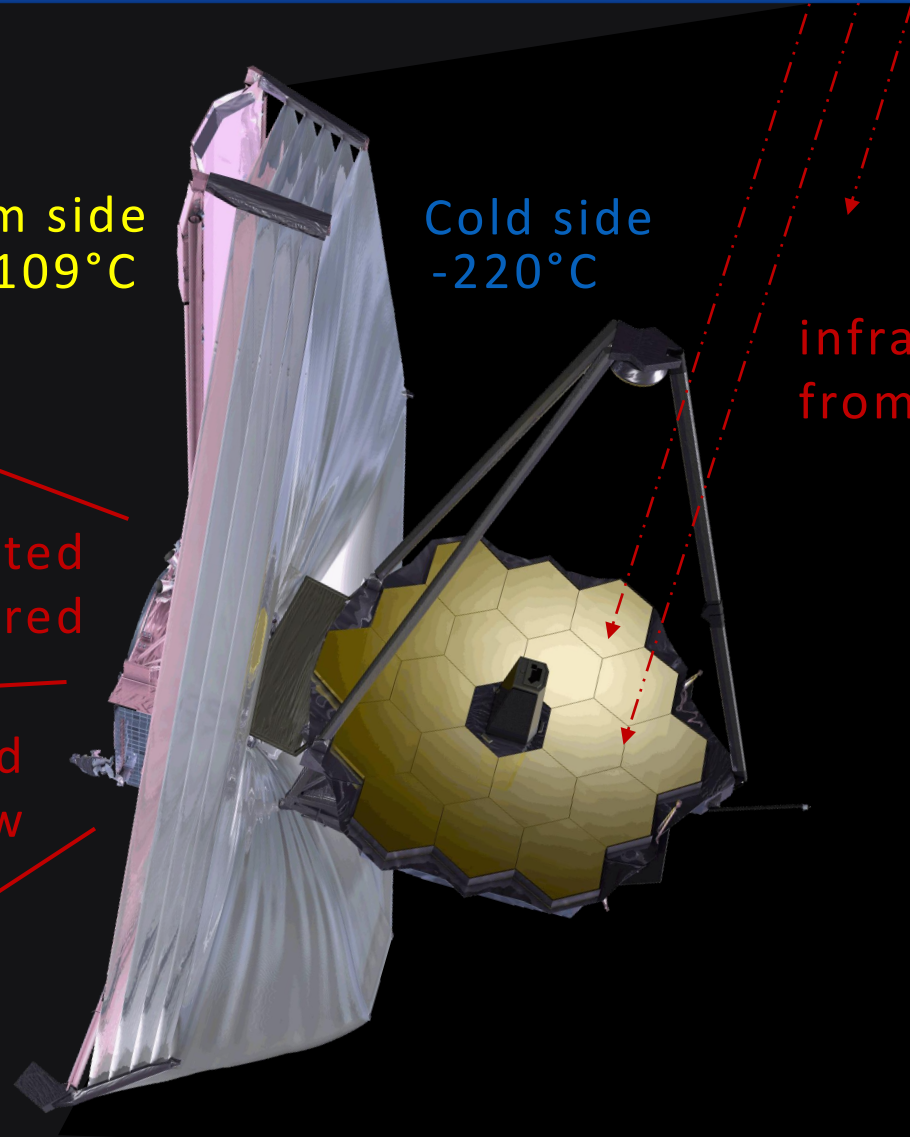

# Sunshield

Warm side  
109°C

Cold side  
-220°C

Sunlight

Earth glow

reflected  
infrared

infrared  
glow

infrared light  
from space

# JAMES WEBB SPACE TELESCOPE

Image credit: NASA/Chris Gunn

# JAMES WEBB SPACE TELESCOPE

Image credit:  
NASA/Desiree Stover