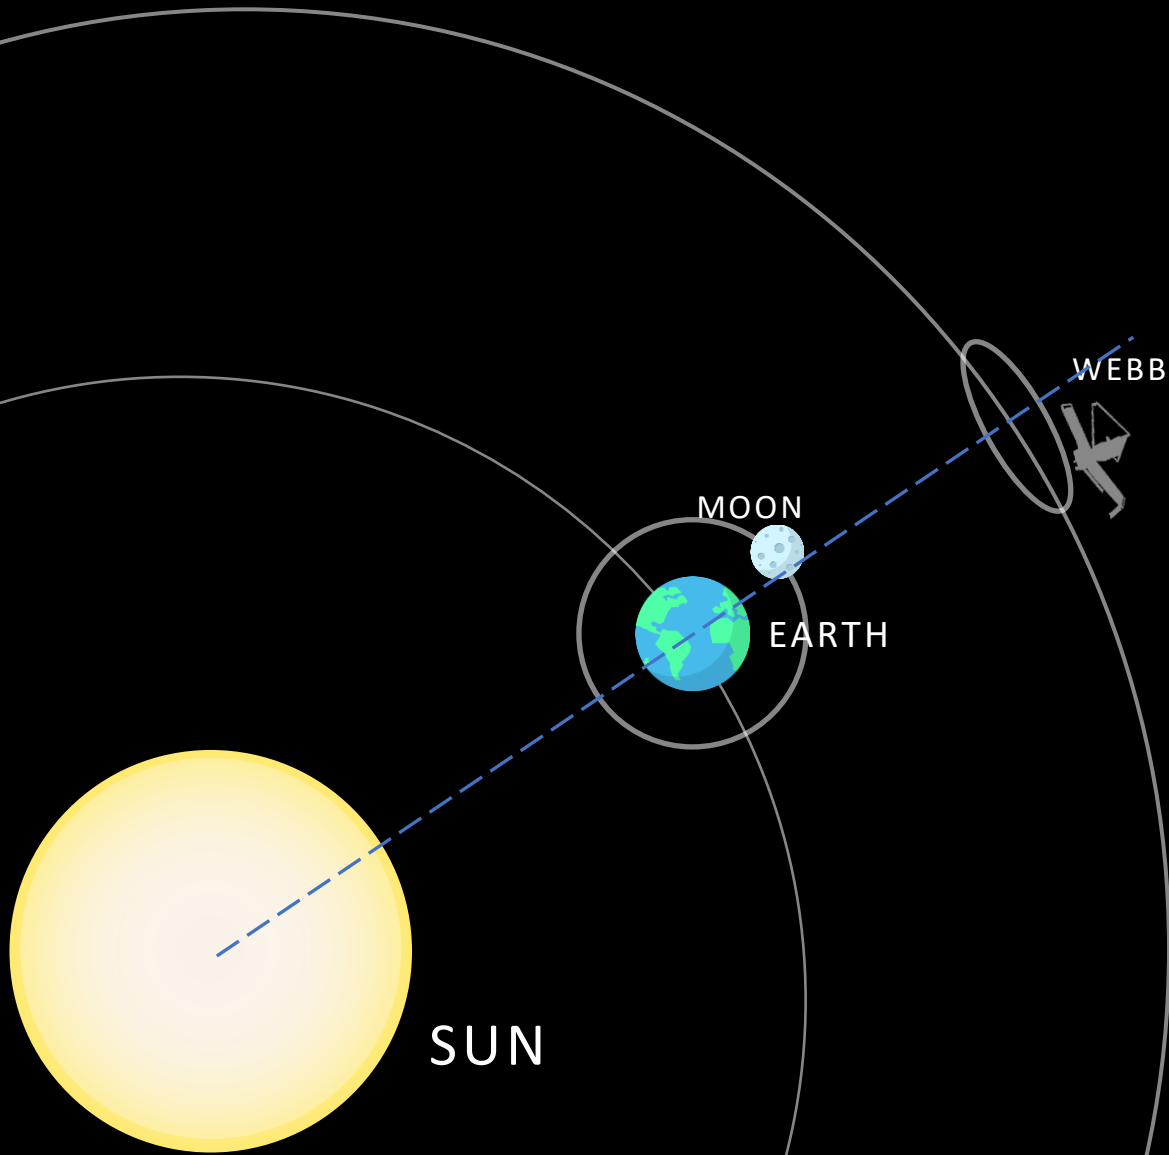

JAMES WEBB SPACE TELESCOPE

Image credit: NASA, Jet Propulsion  
Lab/Caltech and K.Gordon (STScI)

JAMES WEBB SPACE TELESCOPE

Hubble Space Telescope

It's **REALLY** far away  
1,500,000 km from Earth  
That's 4x further than the Moon!

This diagram is not to scale!

It's **REALLY** far away  
1,500,000 km from Earth  
That's 4x further than the Moon!

This diagram is not to scale!

It's **REALLY** far away  
1,500,000 km from Earth  
That's 4x further than the Moon!

This diagram is not to scale!